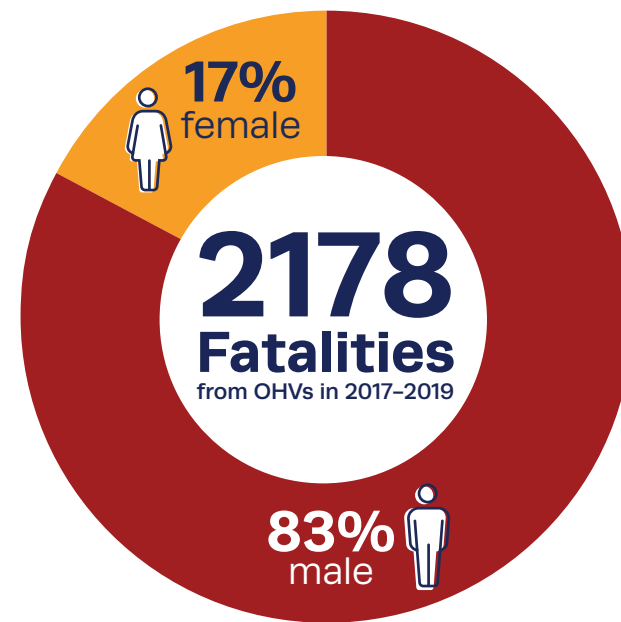

Off-highway Vehicle Fatalities

Deaths by Age Group

from 2017-2019

Deaths by Vehicle Type

from 2017-2019

What to know before you ride:

- Never ride with more passengers than there are seats.
- Avoid drinking alcohol before or while driving an OHV.
- Stay off paved roads.
- Riders younger than 16 should drive only age-appropriate youth models.
- Always wear a helmet and other protective gear.

Source: U.S. Consumer Product Safety Commission, 2022 Report of Deaths and Injuries Involving Off-Highway Vehicles with More than Two Wheels