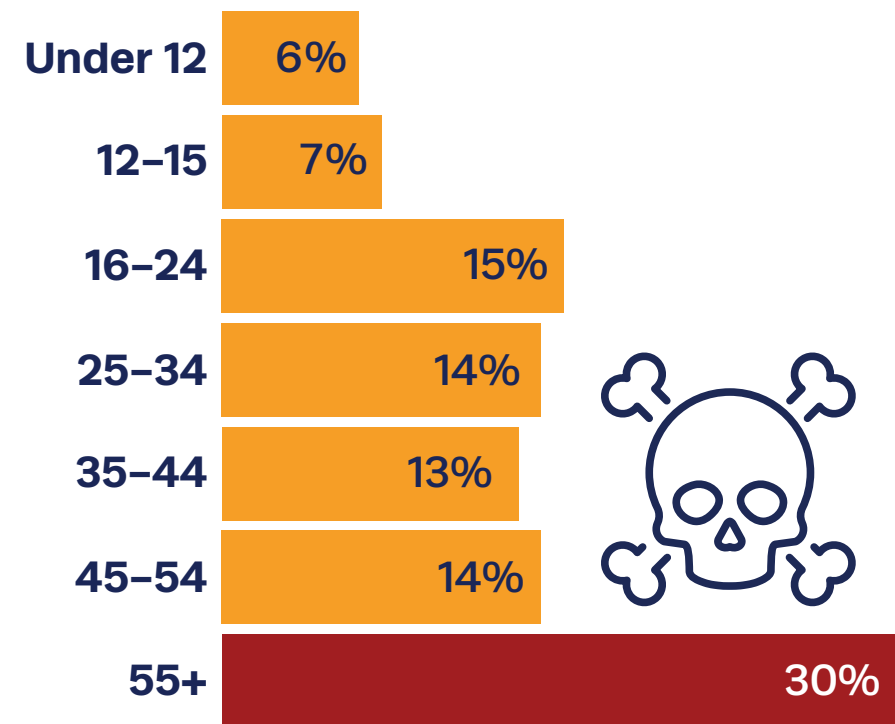

Off-highway Vehicle Fatalities

Deaths by Age Group

from 2017-2019

Deaths by Vehicle Type

from 2017-2019

What to know before you ride:

- Never ride with more passengers than there are seats.
- Avoid drinking alcohol before or while driving an OHV.
- Stay off paved roads.
- Riders younger than 16 should drive only age-appropriate youth models.
- Always wear a helmet and other protective gear.

Source: U.S. Consumer Product Safety Commission, 2022 Report of Deaths and Injuries Involving Off-Highway Vehicles with More than Two Wheels